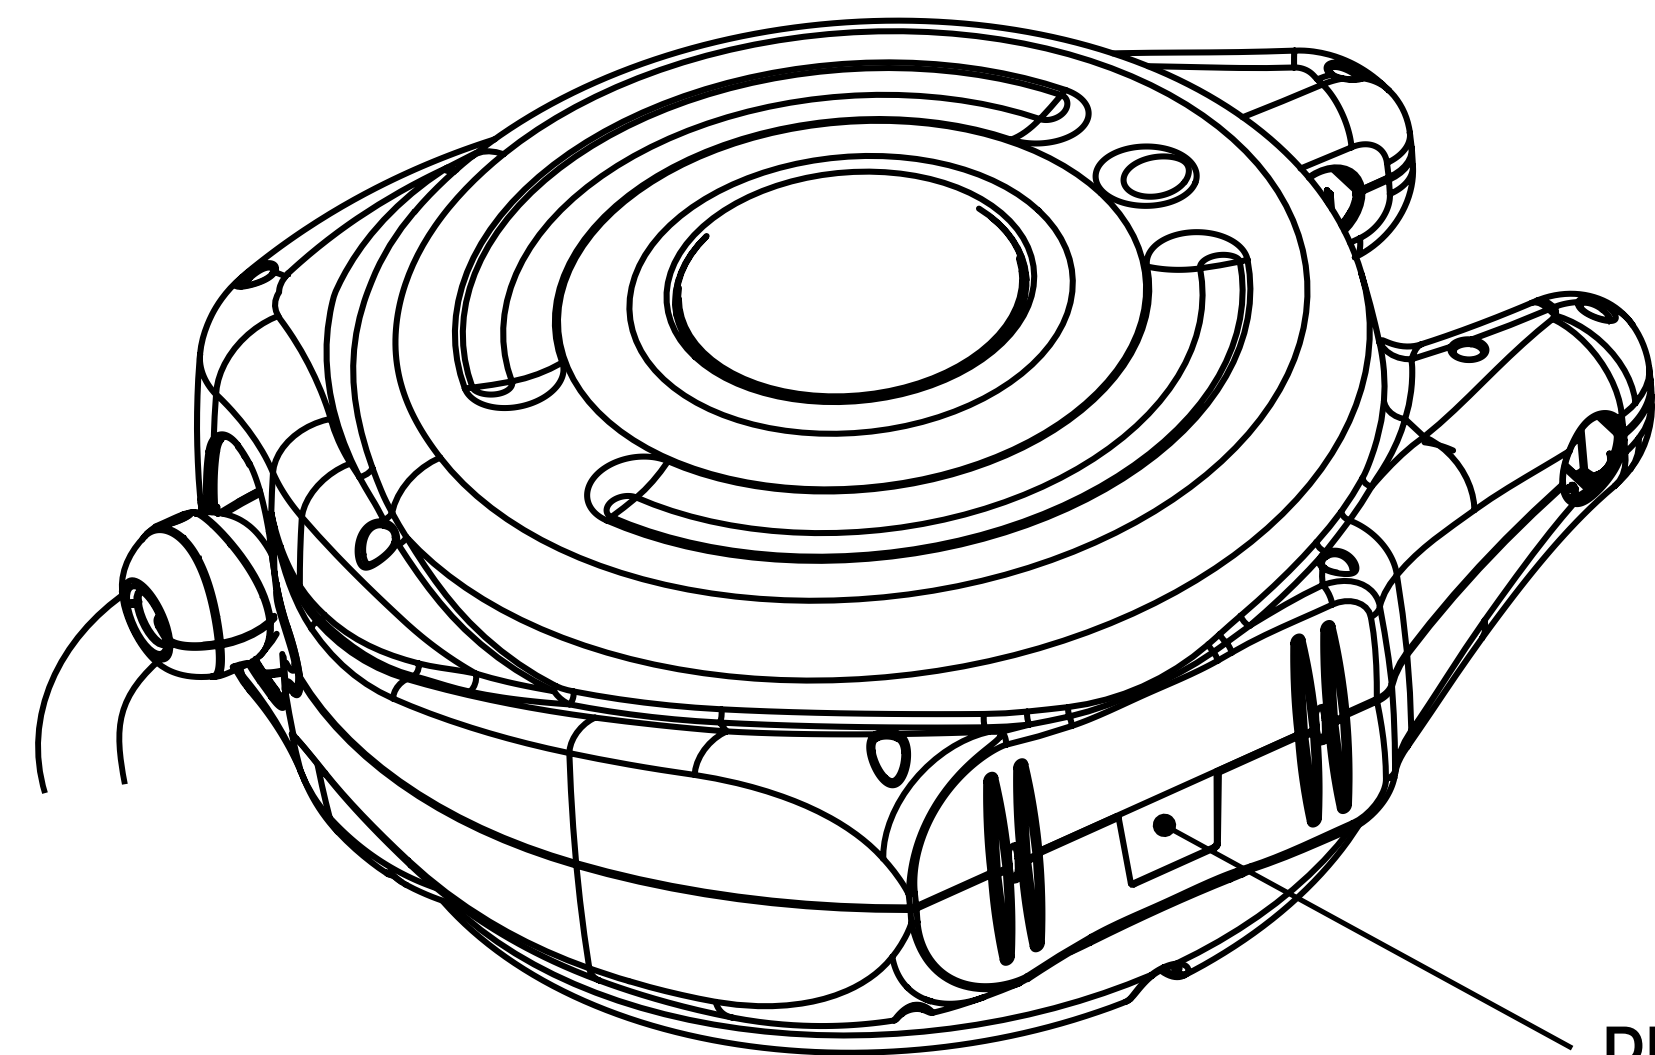

2485 0000 – Auto Reel with 10m hose

PRODUCT CODE & RATING LABEL LOCATION