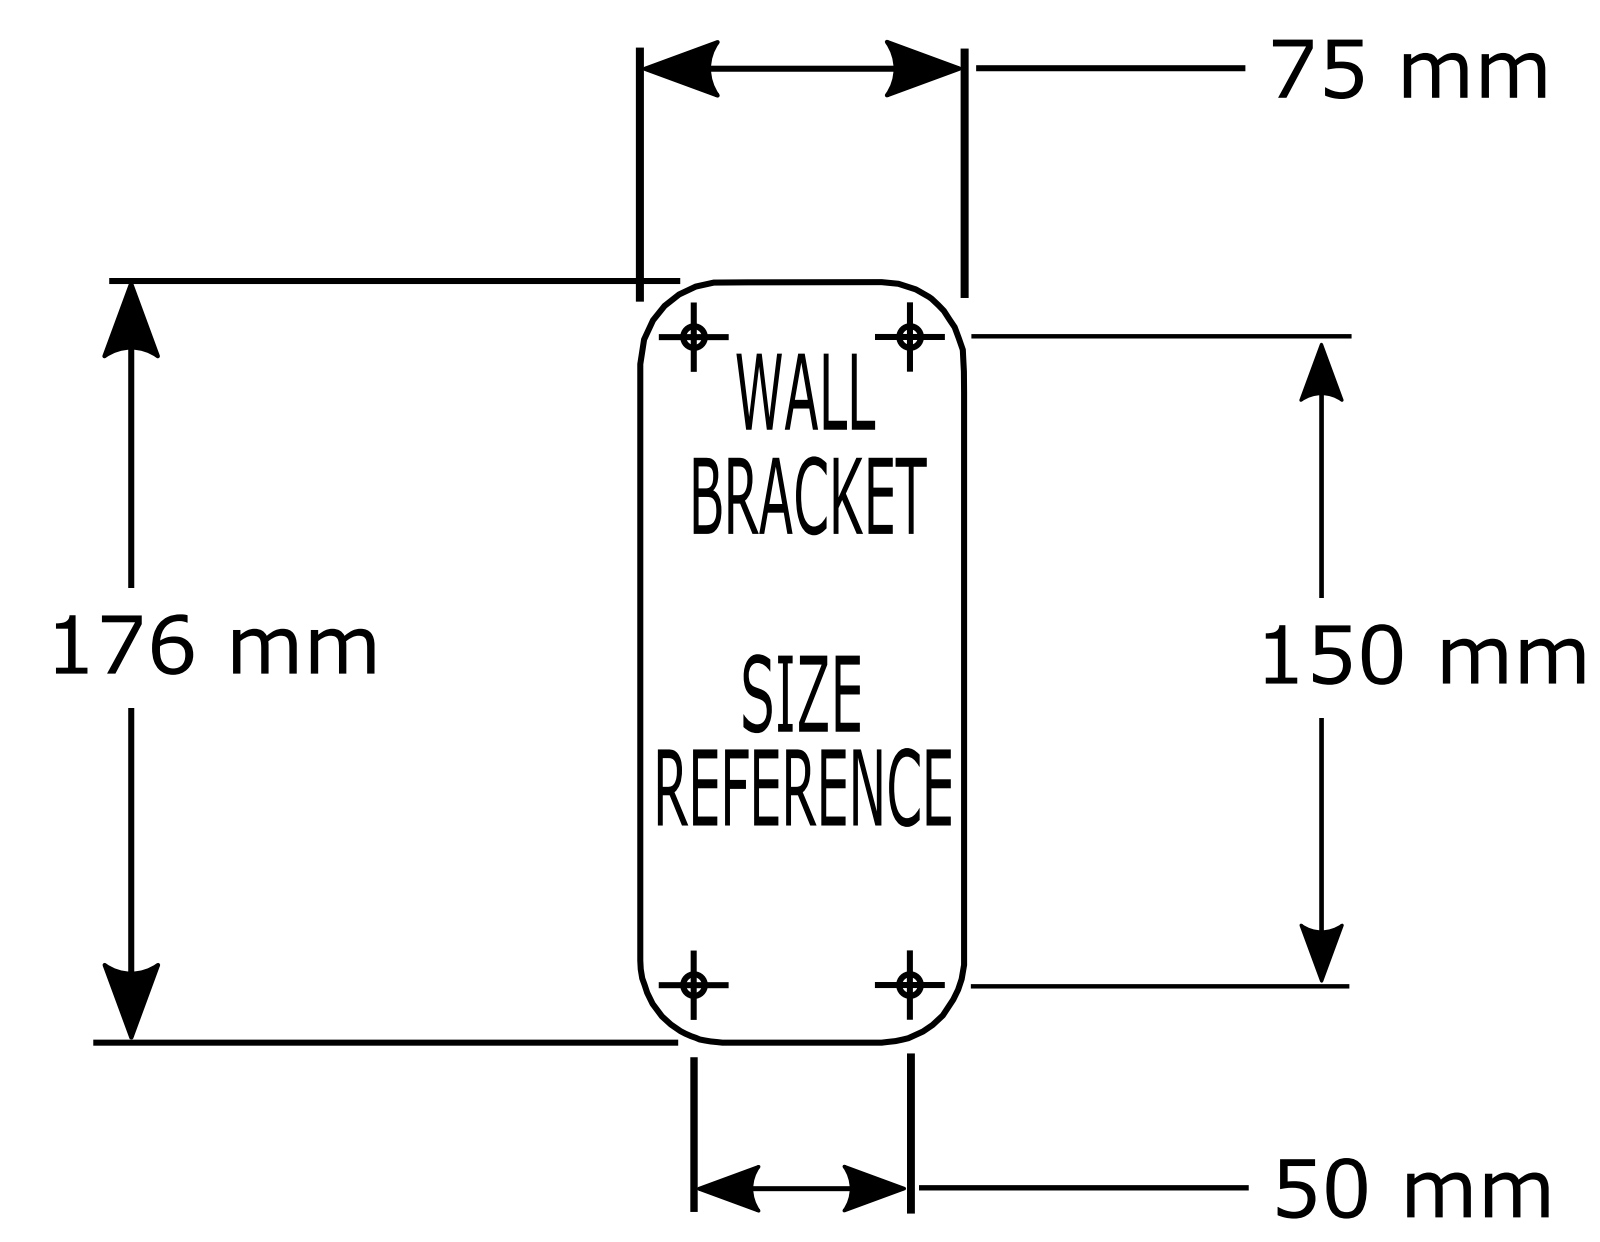

2485 0000 – Auto Reel with 10m hose

PRODUCT CODE & RATING LABEL LOCATION