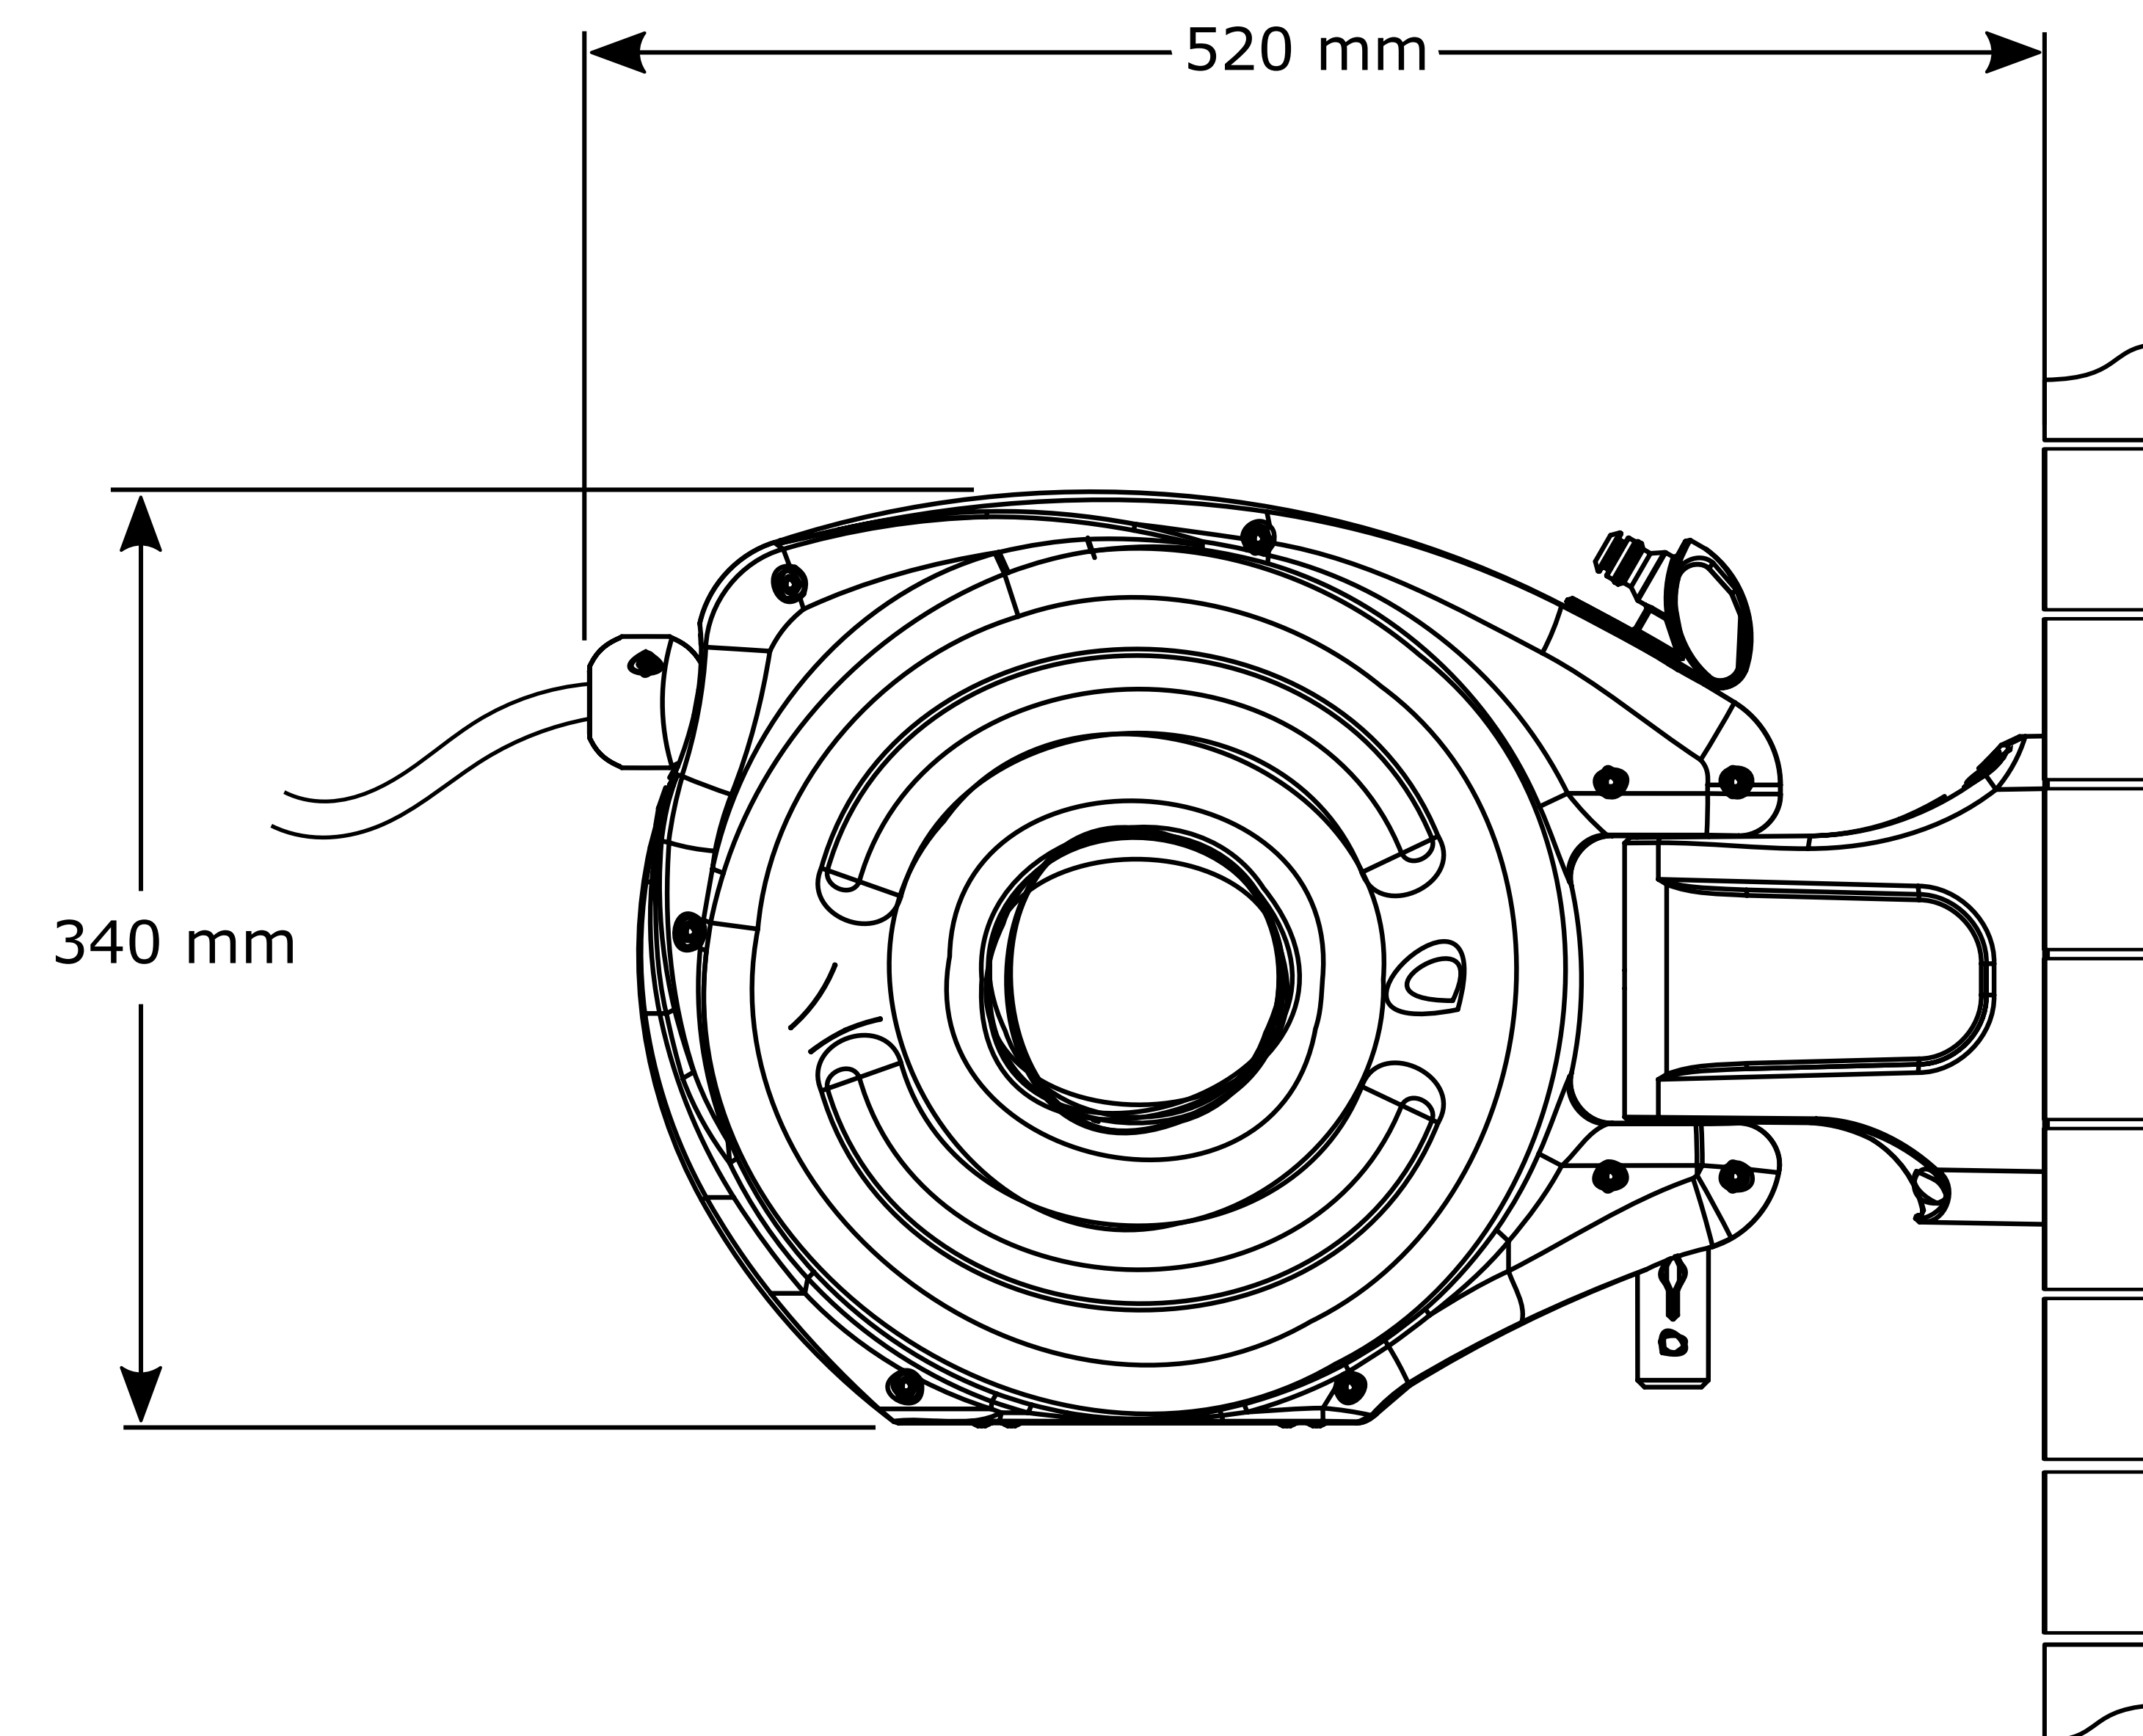

(NOTE: Drawing not to scale – Sizes are for reference and should be used as a guide only)

NO.	PSI	01000	REVISION	1
ORIGIN	GWALT		DATE	09/05/18