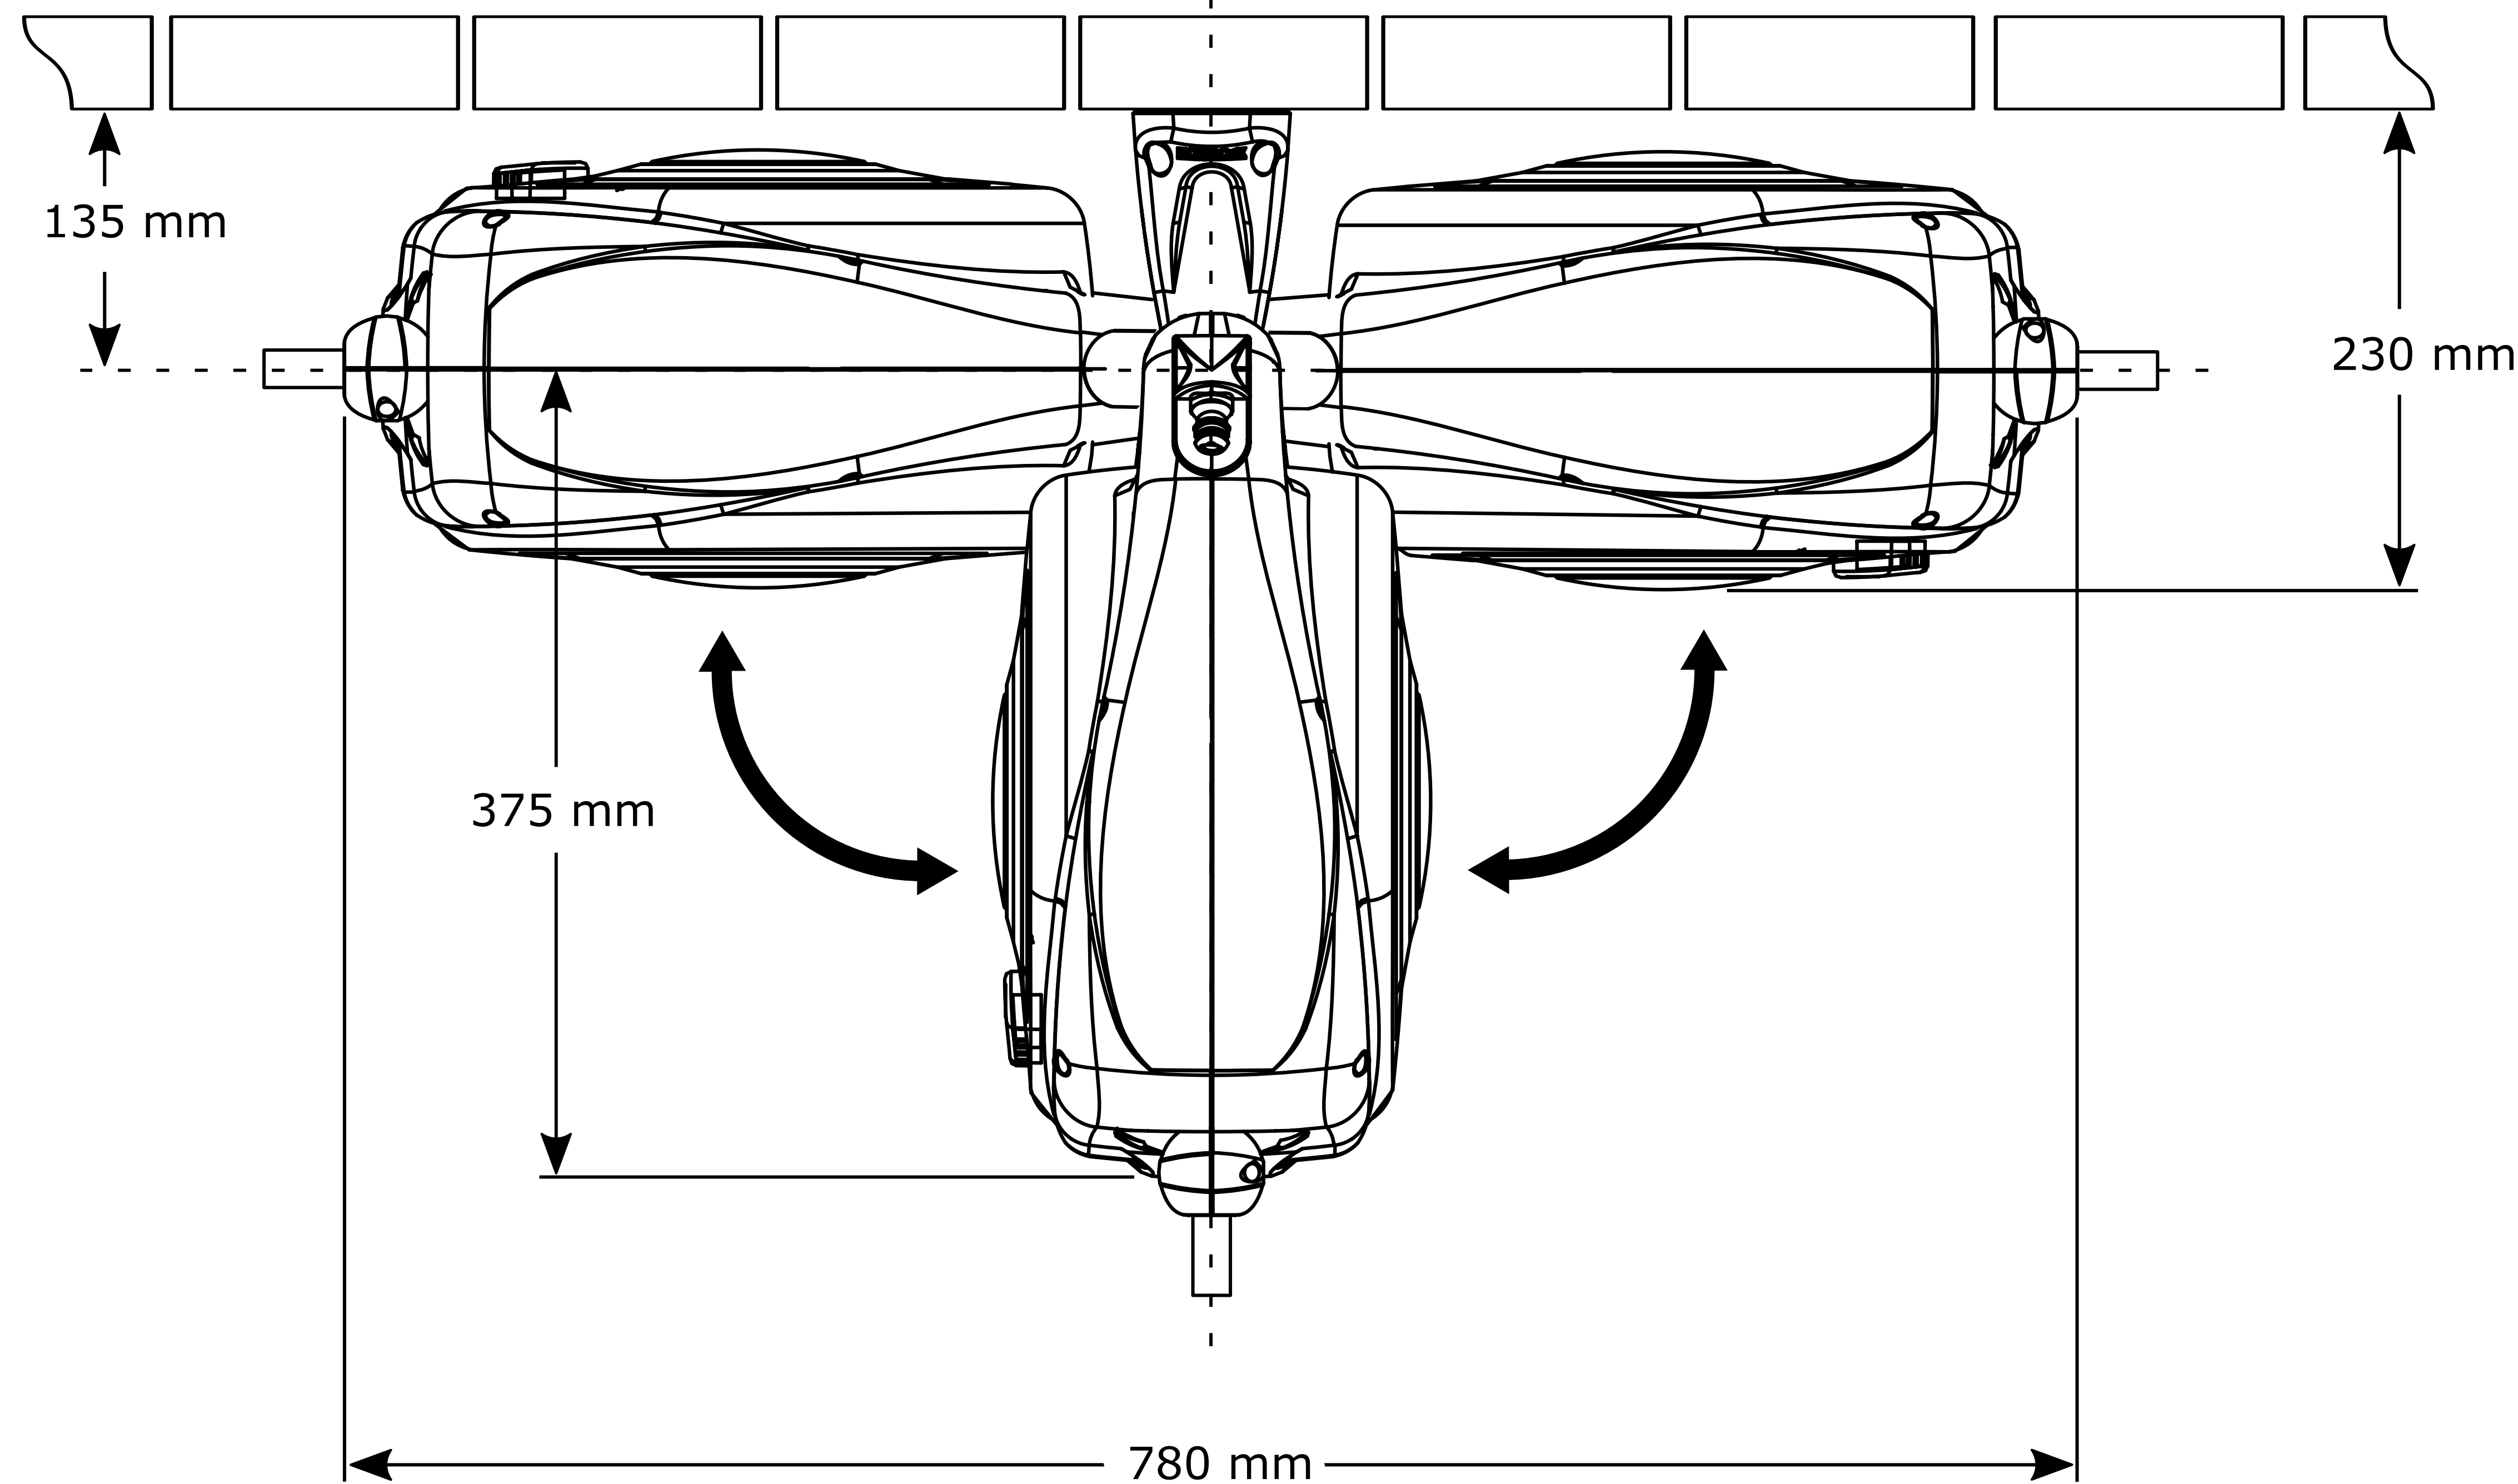

(NOTE: Drawing not to scale – Sizes are for reference and should be used as a guide only)

NO.	PSI	01000	REVISION	1
ORIGIN	GWALT		DATE	09/05/18