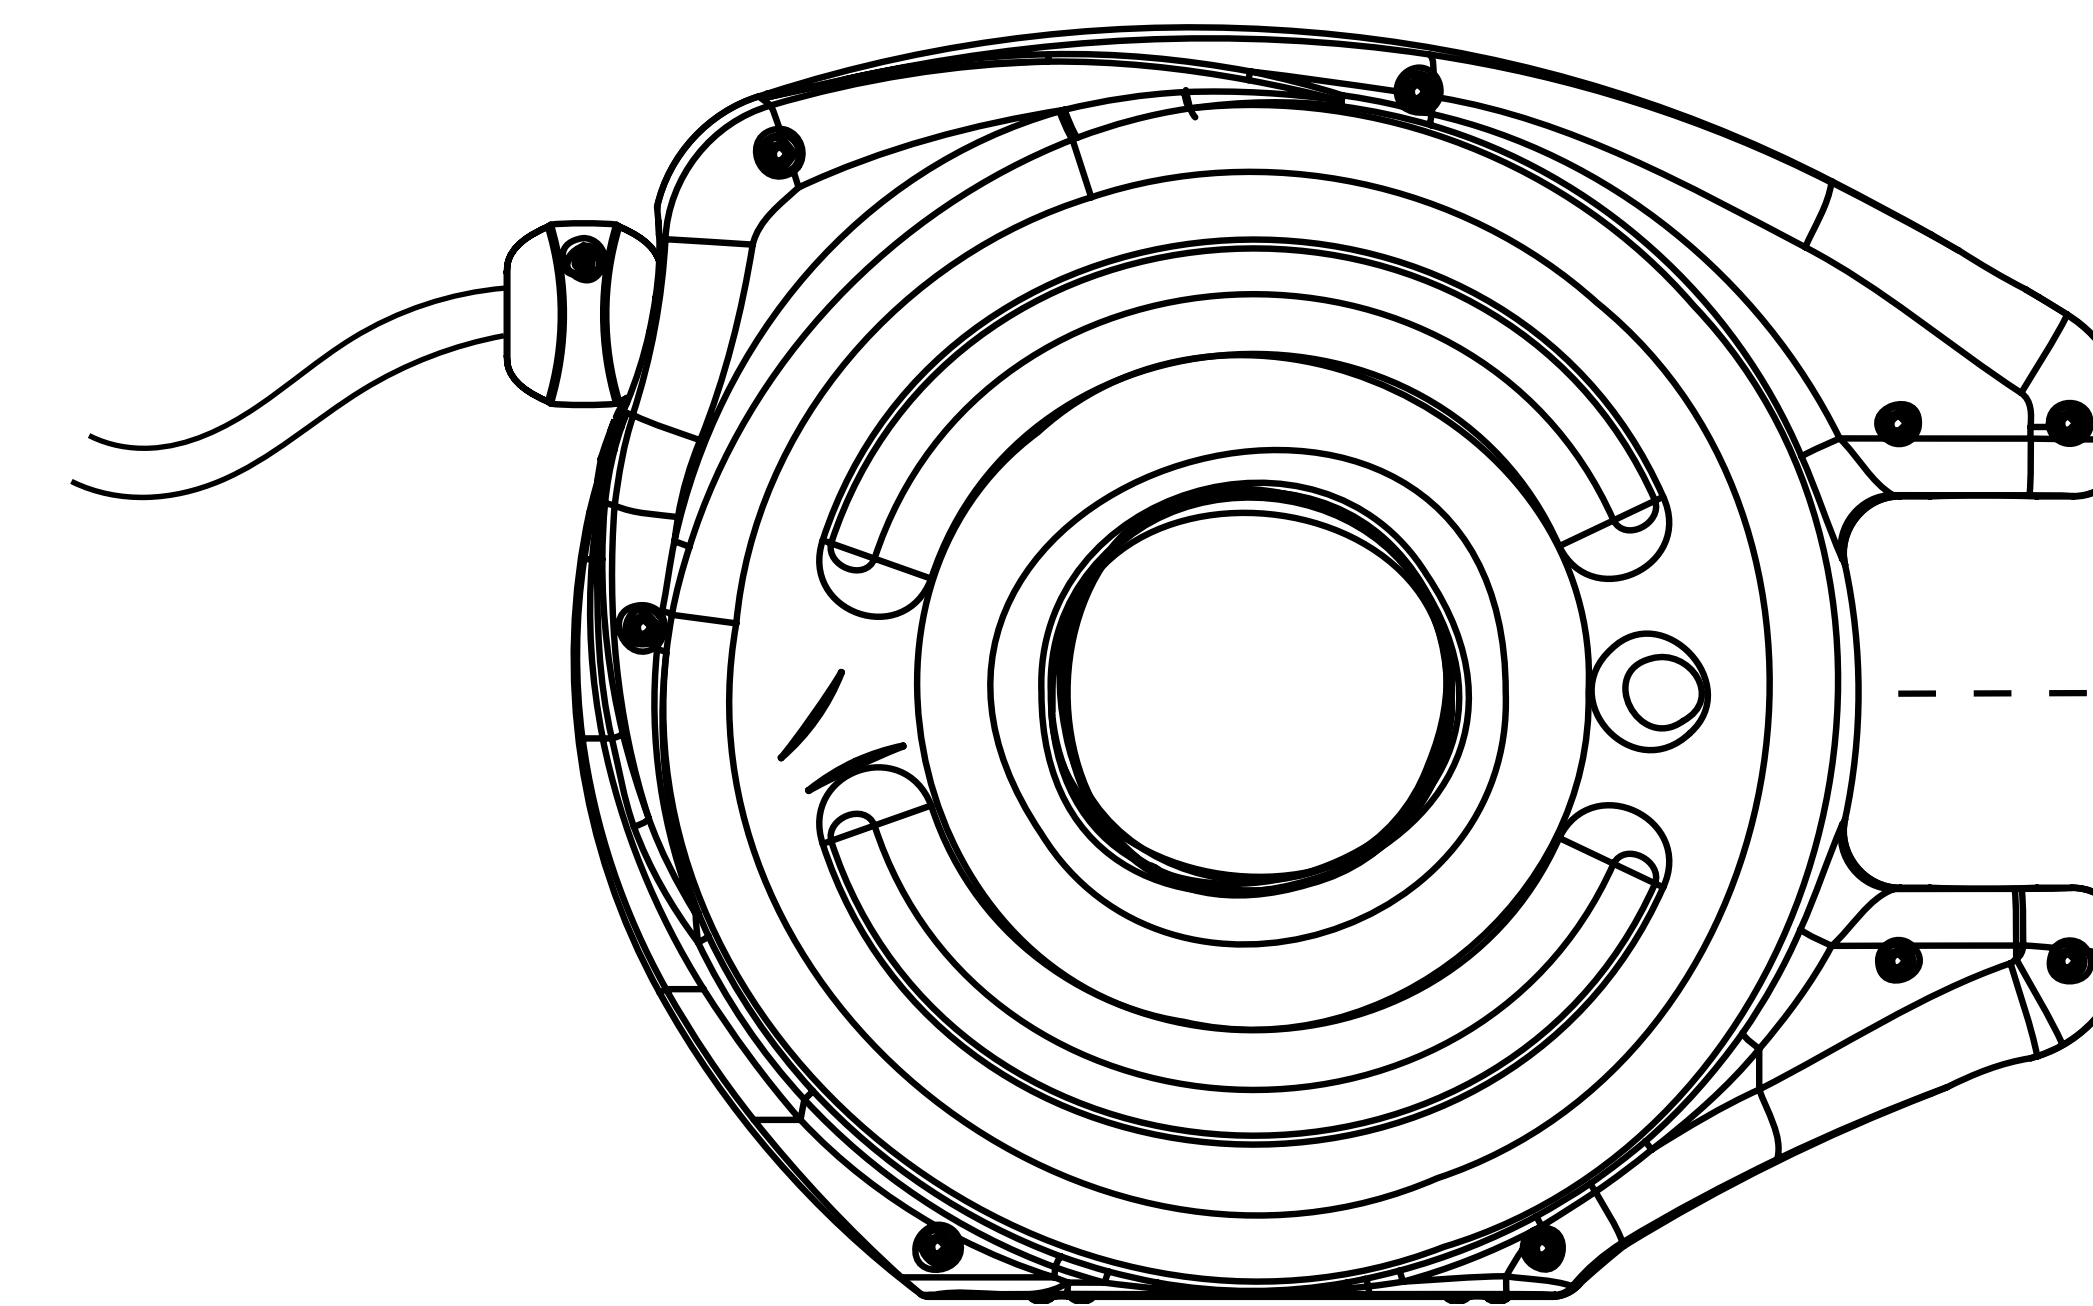

(NOTE: Drawing not to scale – Sizes are for reference and should be used as a guide only)

NO.	PSI	01000	REVISION	1
ORIGIN	GWALT		DATE	09/05/18