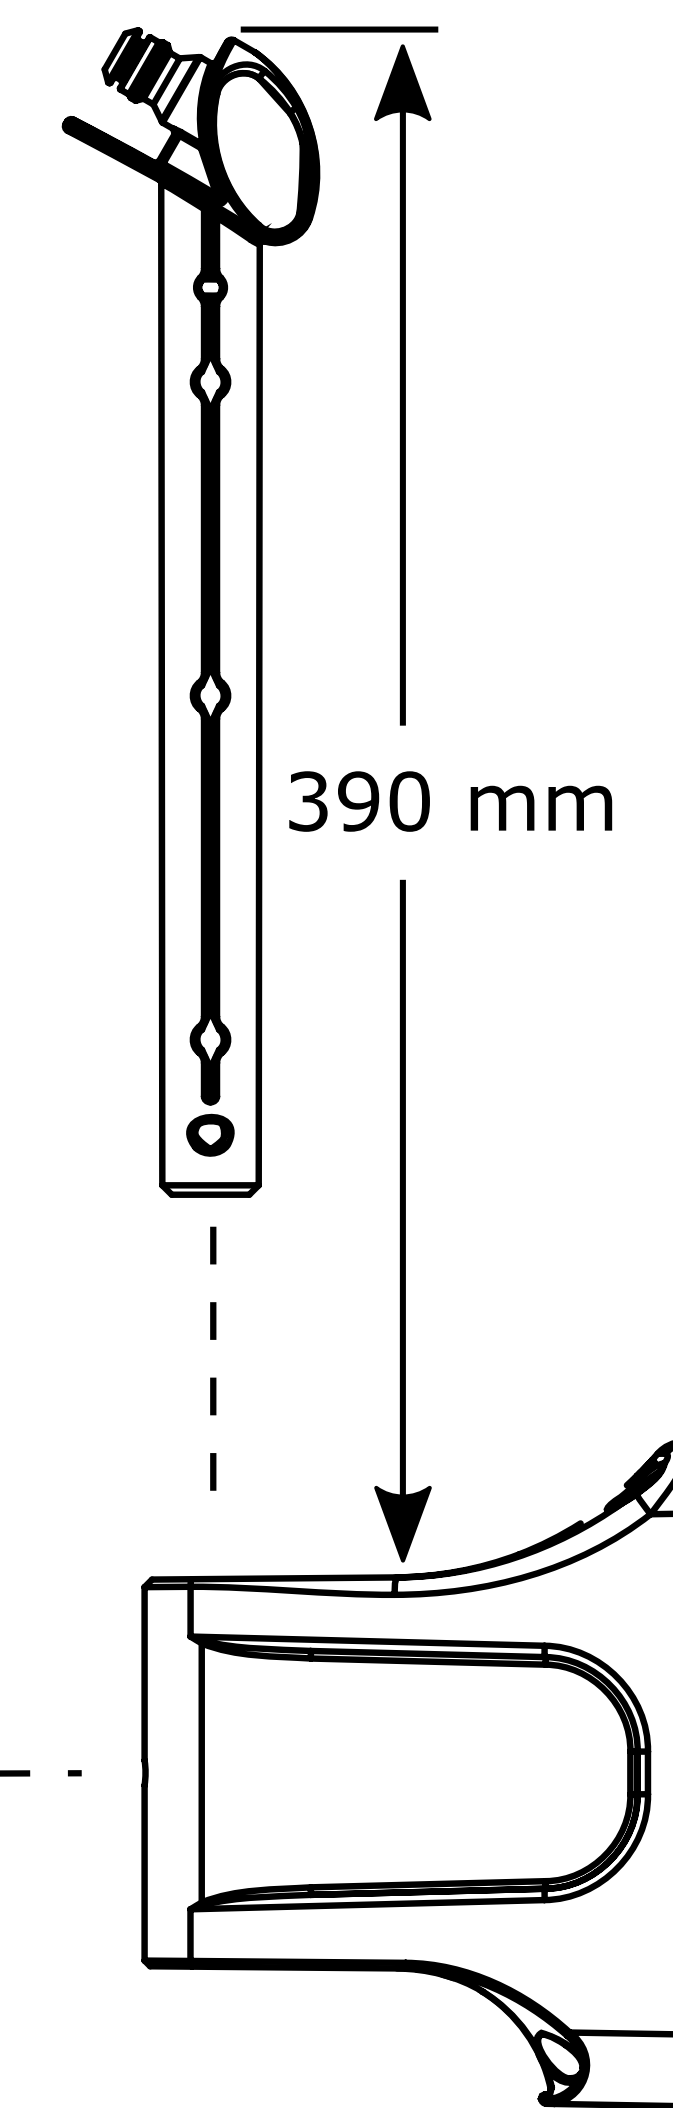

(NOTE: Drawing not to scale – Sizes are for reference and should be used as a guide only)

NO.	PSI	01000	REVISION	1
ORIGIN	GWALT		DATE	09/05/18