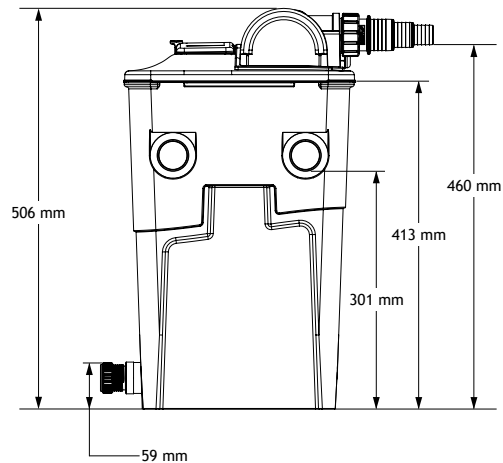

1866 - Ecopower+ 10000 16W (UK)
 - Ecopower+ 20000 16W (EU)

(NOTE: Drawing not to scale - Sizes are for reference and should be used as a guide only)