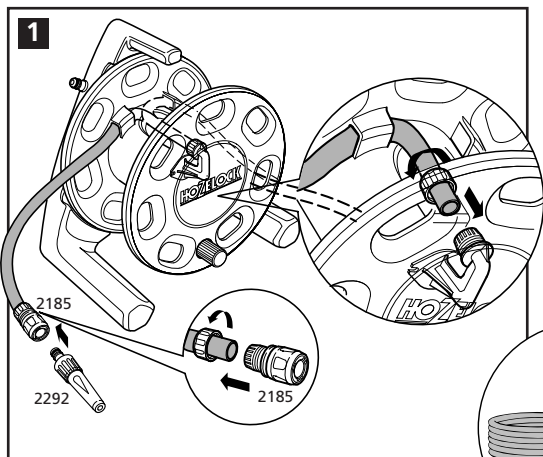

# Portable Hose Reel Set

### IMPORTANT NOTES:

Study figs. 1-3

Please read carefully

- Before using for the first time, unwind hose fully and run water through.
- When rewinding hose, take end of hose back to reel to make rewinding easier.
- Do not drop reel

2175/2184 - Threaded Tap Connector

2166 - Hose Connector

2185 - Waterstop Connector

2292 - Hose Nozzle

fig 3 shows hose park points for storage

Hozelock Ltd.  
Haddenham, Aylesbury, Bucks., HP17 8JD. England  
Tel: +44 (0)1844 292002 Fax: +44 (0)1844 290344