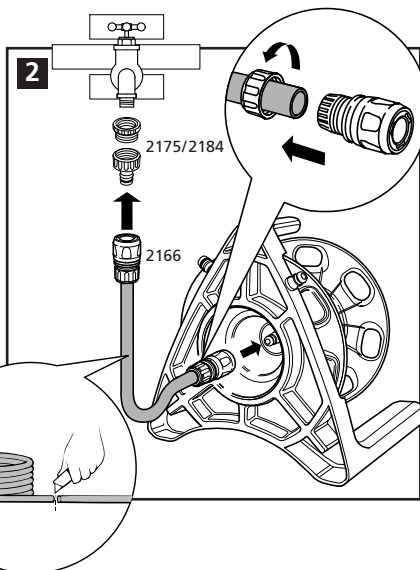

# Portable Hose Reel Set

2175/2184 - Threaded Tap Connector

2166 - Hose Connector

2185 - Waterstop Connector

2292 - Hose Nozzle

fig 3 shows hose park points for storage

Hozelock Ltd.  
Haddenham, Aylesbury, Bucks., HP17 8JD. England  
Tel: +44 (0)1844 292002 Fax: +44 (0)1844 290344